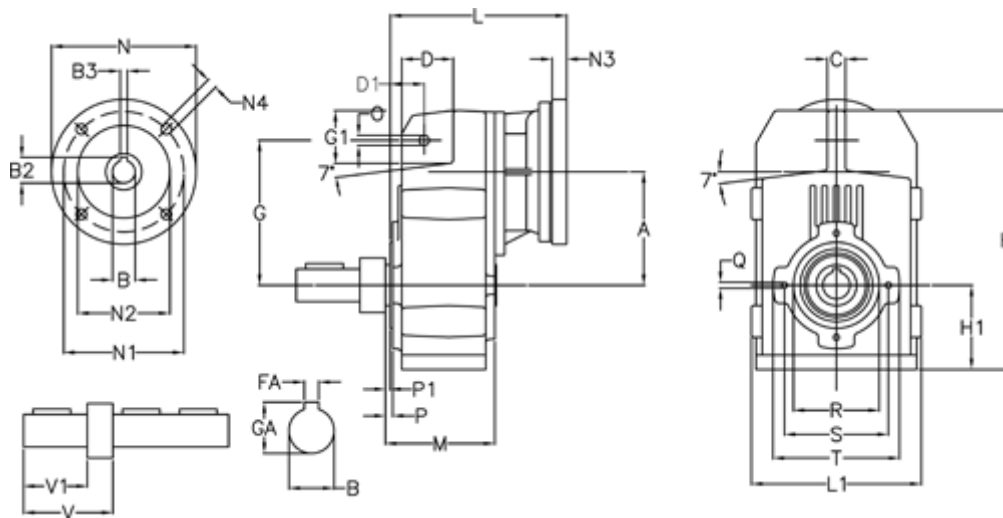

Data Sheet

Article number: 29560203001220
 Description: Shaft mounted gear
 A252R-30-P63B5

Measures

A = 128.75	FA = 10	M = 135.5	Q = M10x14
B = 35	G = 162	N = 140	R = 110
B1 = 11	G1 = 58.0	N1 = 115	S = 130
B2 = 12.8	GA = 38.0	N2 = 95	T = 150
B3 = 4	H = 290.5	N4 = M8x19	V = 93.0
C = 20	H1 = 93.5	O = 13	V1 = 60
D = 57.0	L = 213.0	P = 6.0	
D1 = 43.5	L1 = 188	P1 = 3.5	